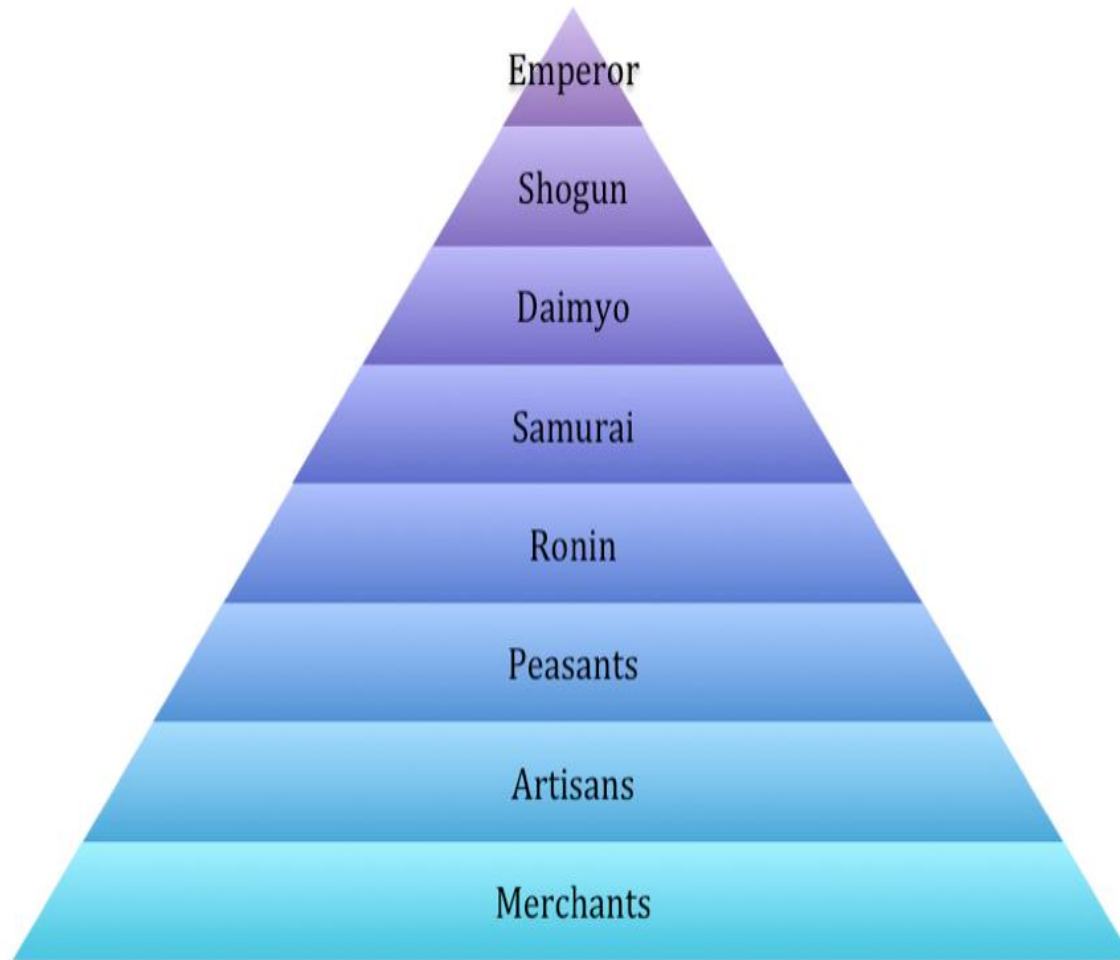

Japan's Feudal Social Structure

Japan's Feudal Social Pyramid

Emperor, Imperial Family & Aristocracy

Military Classes – Shogun, Daimyo & Samurai

Farmers, Craftsmen & Merchants